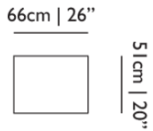

MATERIAL

100% cotton sateen

Calligraphy Bird Bed Pillows / Queen 26x20" Set of 2

Dimensions

Product

WIDTH 66cm | 26"
HEIGHT 51cm | 20.1"
DEPTH 2cm | 0.8"
WEIGHT NETTO 0.7kg | 1.54lbs

Packaging

WIDTH 40cm | 15.7"
HEIGHT 40cm | 15.7"
CUBAGE 0.1m³ | 3.39ft³
LENGTH 60cm | 23.6"
WEIGHT 5.3kg | 11.68lbs

Technical

ADDITIONAL

300 TC

MATERIAL

100% cotton sateen